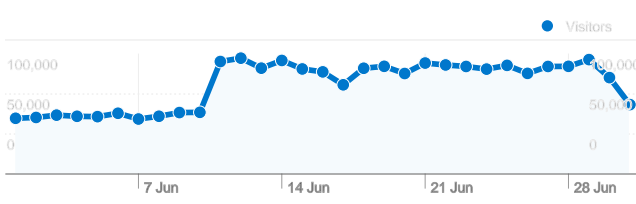

Site Usage

7,493,623 Visits

32.88% Bounce Rate

21,306,438 Pageviews

00:25:21 Avg. Time on Site

2.84 Pages/Visit

14.30% % New Visits

Traffic Sources Overview

Visitors Overview

Visitors
1,221,568

Map Overlay

All traffic sources sent a total of 7,493,623 visits

-  **49.74%** Direct Traffic
-  **6.38%** Referring Sites
-  **43.89%** Search Engines

- **Direct Traffic**
3,727,106.00 (49.74%)
- **Search Engines**
3,288,783.00 (43.89%)
- **Referring Sites**
477,733.00 (6.38%)
- **Other**
1 (> 0.00%)

1,221,568 people visited this site

7,493,623 Visits

1,221,568 Absolute Unique Visitors

21,306,438 Pageviews

2.84 Average Pageviews

00:25:21 Time on Site

32.88% Bounce Rate

14.30% New Visits

Pages on this site were viewed a total of 21,306,438 times

 21,306,438 Pageviews

 14,106,250 Unique Views

 32.88% Bounce Rate

Top Content

Pages	Pageviews	% Pageviews
/	12,668,160	59.46%
/overheard.php	4,150,386	19.48%
/allvideo.php	3,987,840	18.72%
/login	84,099	0.39%
/sign.php	58,079	0.27%