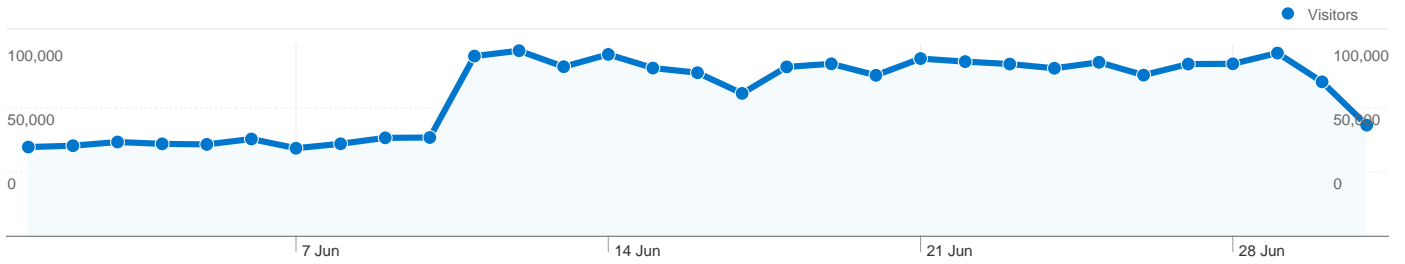

Site Usage

7,493,623 Visits

32.88% Bounce Rate

21,306,438 Pageviews

00:25:21 Avg. Time on Site

2.84 Pages/Visit

14.30% % New Visits

Traffic Sources Overview

Visitors Overview

Visitors
1,221,568

Map Overlay

All traffic sources sent a total of 7,493,623 visits

-  **49.74%** Direct Traffic
-  **6.38%** Referring Sites
-  **43.89%** Search Engines

- **Direct Traffic**
3,727,106.00 (49.74%)
- **Search Engines**
3,288,783.00 (43.89%)
- **Referring Sites**
477,733.00 (6.38%)
- **Other**
1 (> 0.00%)

1,221,568 people visited this site

7,493,623 Visits

1,221,568 Absolute Unique Visitors

21,306,438 Pageviews

2.84 Average Pageviews

00:25:21 Time on Site

32.88% Bounce Rate

14.30% New Visits

Pages on this site were viewed a total of 21,306,438 times

 21,306,438 Pageviews

 14,106,250 Unique Views

 32.88% Bounce Rate

Top Content

Pages	Pageviews	% Pageviews
/	12,668,160	59.46%
/overheard.php	4,150,386	19.48%
/allvideo.php	3,987,840	18.72%
/login	84,099	0.39%
/sign.php	58,079	0.27%