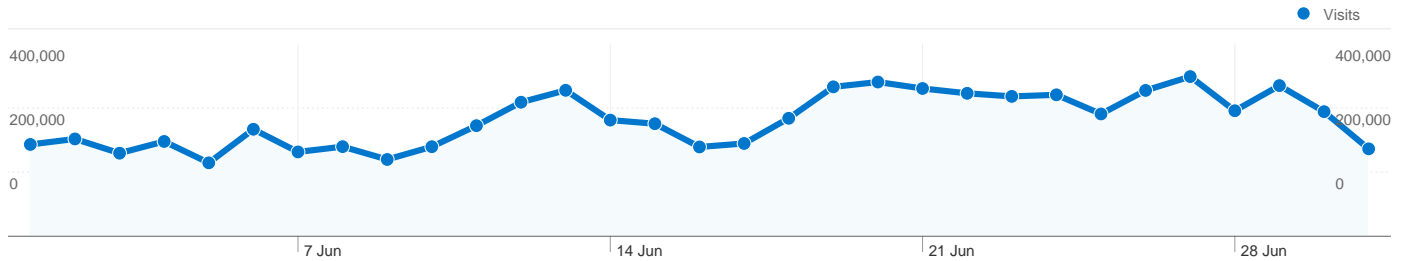

Site Usage

7,493,623 Visits

32.88% Bounce Rate

21,306,438 Pageviews

00:25:21 Avg. Time on Site

2.84 Pages/Visit

14.30% % New Visits

Traffic Sources Overview

- **Direct Traffic**
3,727,106.00 (49.74%)
- **Search Engines**
3,288,783.00 (43.89%)
- **Referring Sites**
477,733.00 (6.38%)
- **Other**
1 (> 0.00%)

Content Overview

Pages	Pageviews	% Pageviews
/	12,668,160	59.46%
/overheard.php	4,150,386	19.48%
/allvideo.php	3,987,840	18.72%
/login	84,099	0.39%
/sign.php	58,079	0.27%

Visitors Overview

Visitors
1,221,568

Map Overlay

All traffic sources sent a total of 7,493,623 visits

-  **49.74%** Direct Traffic
-  **6.38%** Referring Sites
-  **43.89%** Search Engines

- **Direct Traffic**
3,727,106.00 (49.74%)
- **Search Engines**
3,288,783.00 (43.89%)
- **Referring Sites**
477,733.00 (6.38%)
- **Other**
1 (> 0.00%)

1,221,568 people visited this site

7,493,623 Visits

1,221,568 Absolute Unique Visitors

21,306,438 Pageviews

2.84 Average Pageviews

00:25:21 Time on Site

32.88% Bounce Rate

14.30% New Visits