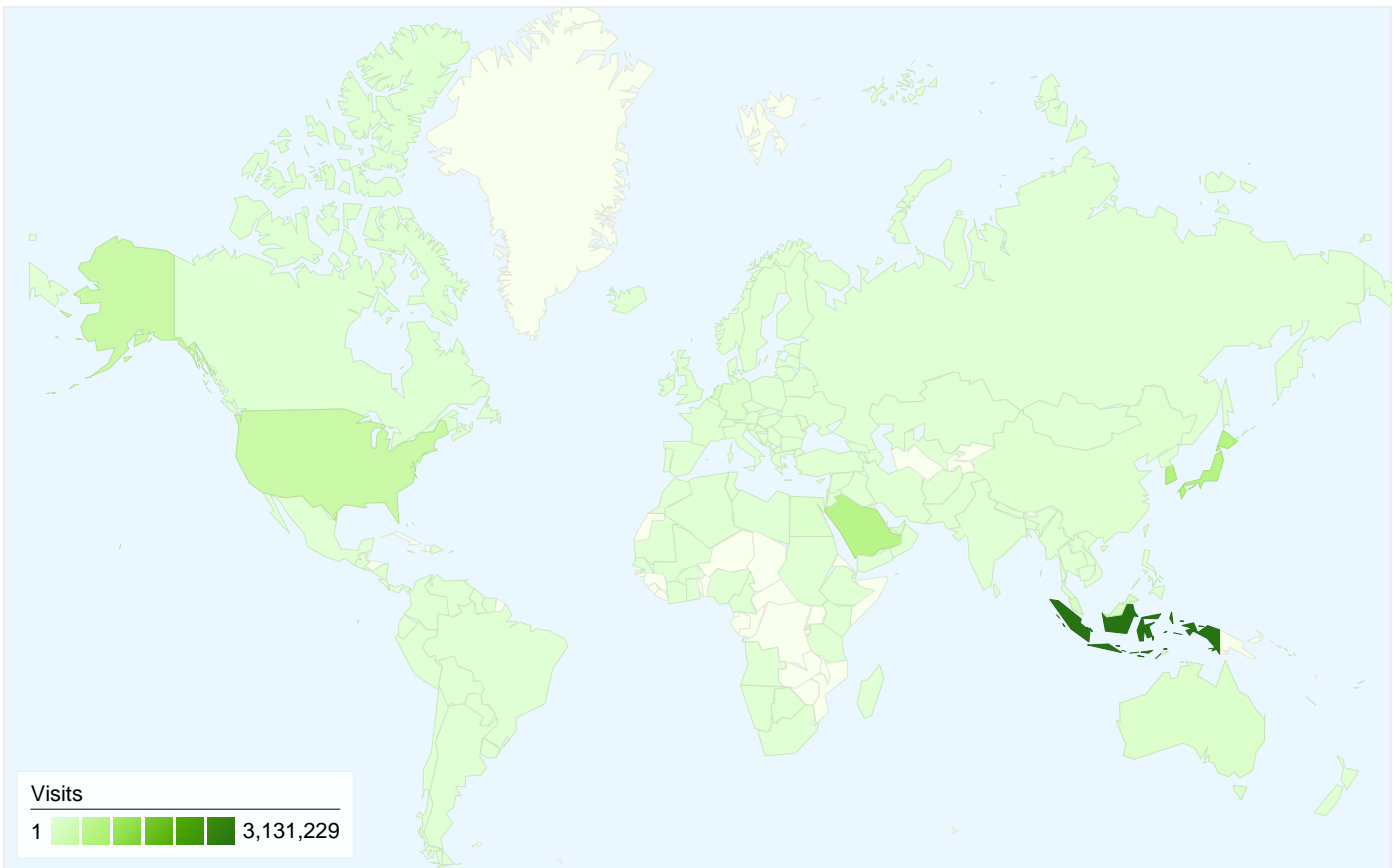

Visitors Overview

Visitors
1,221,568

Map Overlay

All traffic sources sent a total of 7,493,623 visits

-  **49.74%** Direct Traffic
-  **6.38%** Referring Sites
-  **43.89%** Search Engines

- **Direct Traffic**
3,727,106.00 (49.74%)
- **Search Engines**
3,288,783.00 (43.89%)
- **Referring Sites**
477,733.00 (6.38%)
- **Other**
1 (> 0.00%)

1,221,568 people visited this site

7,493,623 Visits

1,221,568 Absolute Unique Visitors

21,306,438 Pageviews

2.84 Average Pageviews

00:25:21 Time on Site

32.88% Bounce Rate

14.30% New Visits

Pages on this site were viewed a total of 21,306,438 times

 21,306,438 Pageviews

 14,106,250 Unique Views

 32.88% Bounce Rate

Top Content

Pages	Pageviews	% Pageviews
/	12,668,160	59.46%
/overheard.php	4,150,386	19.48%
/allvideo.php	3,987,840	18.72%
/login	84,099	0.39%
/sign.php	58,079	0.27%

7,493,623 visits came from 161 countries/territories

Site Usage

Visits	Pages/Visit	Avg. Time on Site	% New Visits	Bounce Rate	
7,493,623 % of Site Total: 100.00%	2.84 Site Avg: 2.84 (0.00%)	00:25:21 Site Avg: 00:25:21 (0.00%)	15.45% Site Avg: 14.30% (8.02%)	32.88% Site Avg: 32.88% (0.00%)	
Country/Territory	Visits	Pages/Visit	Avg. Time on Site	% New Visits	Bounce Rate
Indonesia	3,131,229	3.09	00:45:09	27.92%	23.26%
South Korea	814,486	2.64	00:35:49	4.53%	21.75%
Japan	750,930	2.54	00:45:32	2.79%	25.74%
Saudi Arabia	718,991	2.72	00:39:01	7.91%	31.40%
United States	422,987	2.62	00:35:06	6.32%	11.30%
Singapore	201,468	2.80	00:25:07	13.38%	25.17%
Malaysia	175,241	2.88	00:35:30	11.03%	34.46%
Netherlands	158,291	2.64	00:35:19	5.92%	23.13%
Taiwan	139,611	2.86	00:46:25	4.70%	29.59%
United Arab Emirates	120,797	2.56	00:35:17	5.42%	22.16%