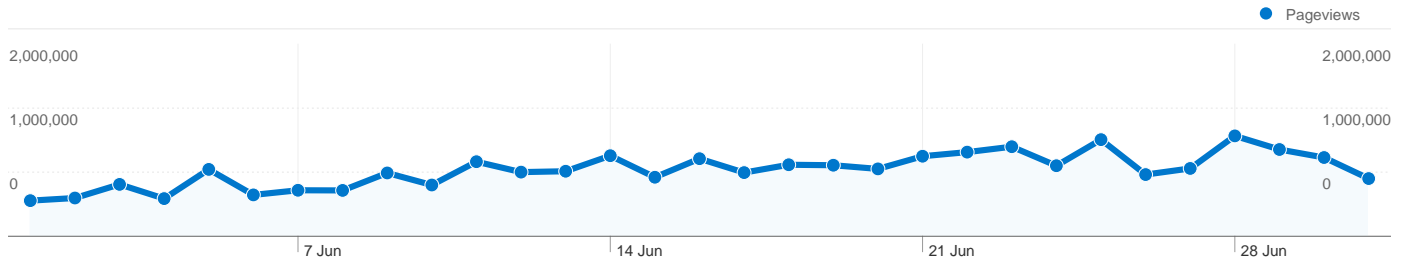

Site Usage

7,493,623 Visits

32.88% Bounce Rate

21,306,438 Pageviews

00:25:21 Avg. Time on Site

2.84 Pages/Visit

14.30% % New Visits

Traffic Sources Overview

Visitors Overview

Visitors
1,221,568

Map Overlay

All traffic sources sent a total of 7,493,623 visits

-  **49.74%** Direct Traffic
-  **6.38%** Referring Sites
-  **43.89%** Search Engines

- **Direct Traffic**
3,727,106.00 (49.74%)
- **Search Engines**
3,288,783.00 (43.89%)
- **Referring Sites**
477,733.00 (6.38%)
- **Other**
1 (> 0.00%)

1,221,568 people visited this site

7,493,623 Visits

1,221,568 Absolute Unique Visitors

21,306,438 Pageviews

2.84 Average Pageviews

00:25:21 Time on Site

32.88% Bounce Rate

14.30% New Visits

Pages on this site were viewed a total of 21,306,438 times

 21,306,438 Pageviews

 14,106,250 Unique Views

 32.88% Bounce Rate

Top Content

Pages	Pageviews	% Pageviews
/	12,668,160	59.46%
/overheard.php	4,150,386	19.48%
/allvideo.php	3,987,840	18.72%
/login	84,099	0.39%
/sign.php	58,079	0.27%