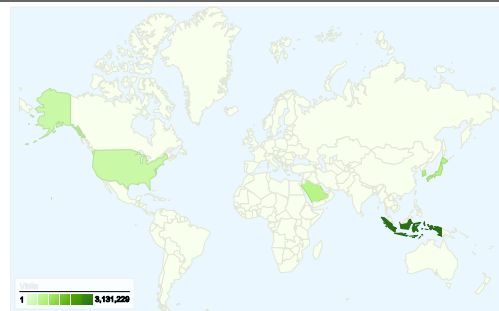

Site Usage

7,493,623 Visits

32.88% Bounce Rate

21,306,438 Pageviews

00:25:21 Avg. Time on Site

2.84 Pages/Visit

14.30% % New Visits

Traffic Sources Overview

- **Direct Traffic**
3,727,106.00 (49.74%)
- **Search Engines**
3,288,783.00 (43.89%)
- **Referring Sites**
477,733.00 (6.38%)
- **Other**
1 (> 0.00%)

Content Overview

Pages	Pageviews	% Pageviews
/	12,668,160	59.46%
/overheard.php	4,150,386	19.48%
/allvideo.php	3,987,840	18.72%
/login	84,099	0.39%
/sign.php	58,079	0.27%

Visitors Overview

Visitors
1,221,568

Map Overlay

All traffic sources sent a total of 7,493,623 visits

-  **49.74%** Direct Traffic
-  **6.38%** Referring Sites
-  **43.89%** Search Engines

- **Direct Traffic**
3,727,106.00 (49.74%)
- **Search Engines**
3,288,783.00 (43.89%)
- **Referring Sites**
477,733.00 (6.38%)
- **Other**
1 (> 0.00%)

7,493,623 visits came from 161 countries/territories

Site Usage

Visits	Pages/Visit	Avg. Time on Site	% New Visits	Bounce Rate	
7,493,623 % of Site Total: 100.00%	2.84 Site Avg: 2.84 (0.00%)	00:25:21 Site Avg: 00:25:21 (0.00%)	15.45% Site Avg: 14.30% (8.02%)	32.88% Site Avg: 32.88% (0.00%)	
Country/Territory	Visits	Pages/Visit	Avg. Time on Site	% New Visits	Bounce Rate
Indonesia	3,131,229	3.09	00:45:09	27.92%	23.26%
South Korea	814,486	2.64	00:35:49	4.53%	21.75%
Japan	750,930	2.54	00:45:32	2.79%	25.74%
Saudi Arabia	718,991	2.72	00:39:01	7.91%	31.40%
United States	422,987	2.62	00:35:06	6.32%	11.30%
Singapore	201,468	2.80	00:25:07	13.38%	25.17%
Malaysia	175,241	2.88	00:35:30	11.03%	34.46%
Netherlands	158,291	2.64	00:35:19	5.92%	23.13%
Taiwan	139,611	2.86	00:46:25	4.70%	29.59%
United Arab Emirates	120,797	2.56	00:35:17	5.42%	22.16%