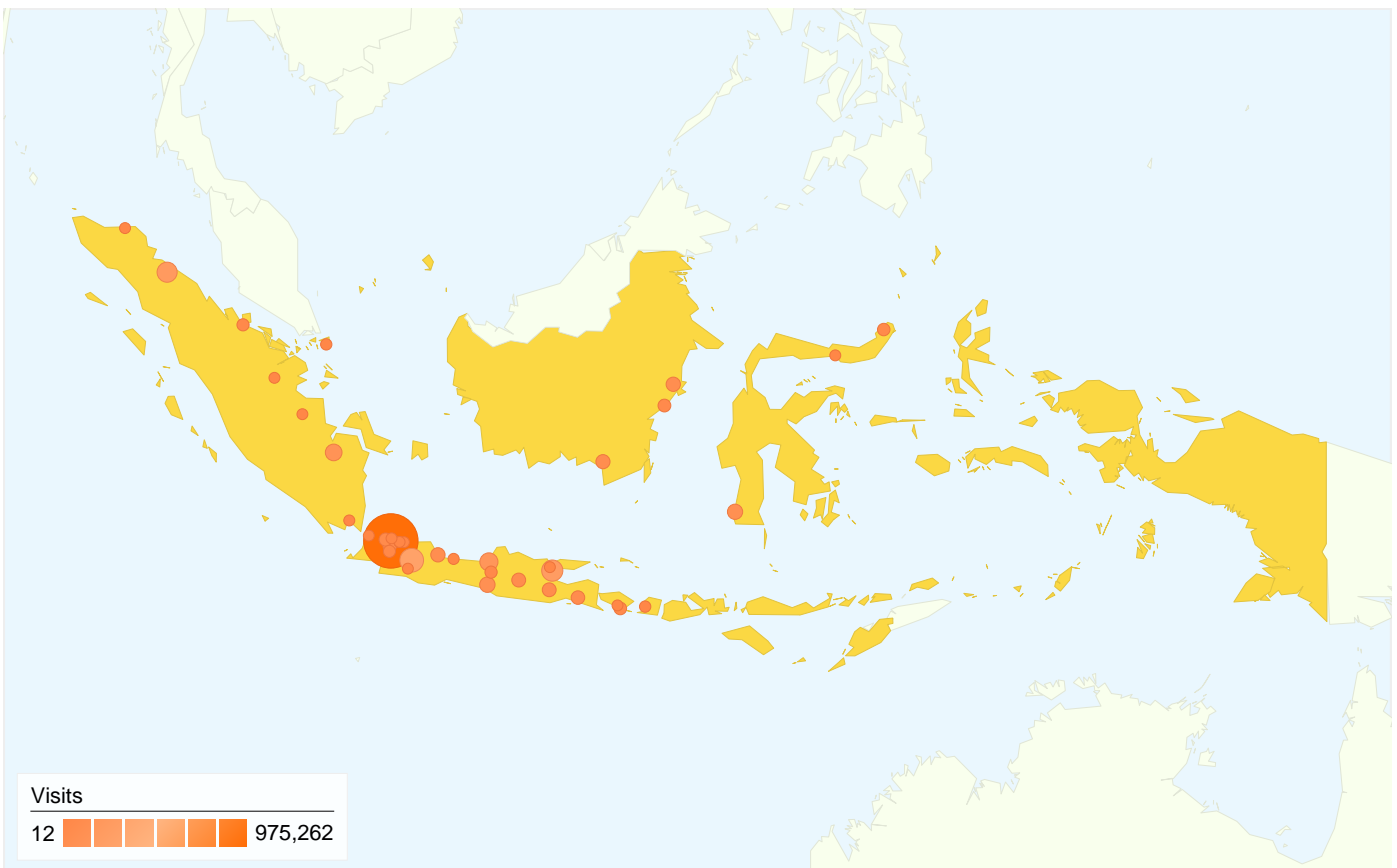

This country/territory sent 3,131,229 visits via 39 cities

Site Usage

Visits	Pages/Visit	Avg. Time on Site	% New Visits	Bounce Rate	
3,131,229 % of Site Total: 41.79%	3.09 Site Avg: 2.84 (8.56%)	00:45:09 Site Avg: 00:25:21 (-3.61%)	27.92% Site Avg: 14.30% (95.23%)	23.26% Site Avg: 32.88% (-18.18%)	
Town/City	Visits	Pages/Visit	Avg. Time on Site	% New Visits	Bounce Rate
Jakarta	975,262	3.14	00:49:33	25.66%	19.87%
Bandung	286,660	2.92	00:44:46	24.22%	26.20%
Surabaya	230,116	3.10	00:47:17	28.36%	12.48%
Medan	205,911	3.15	00:44:57	34.56%	21.12%
Denpasar	180,490	3.09	00:44:50	32.71%	20.43%
Semarang	161,276	3.05	00:44:50	29.70%	22.23%
Palembang	129,315	3.10	00:44:58	30.78%	22.32%
Yogyakarta	101,070	2.90	00:44:43	27.31%	26.54%
Makassar	97,097	3.13	00:44:36	36.52%	28.58%
Samarinda	76,043	3.16	00:45:06	25.18%	22.26%

1 - 10 of 39